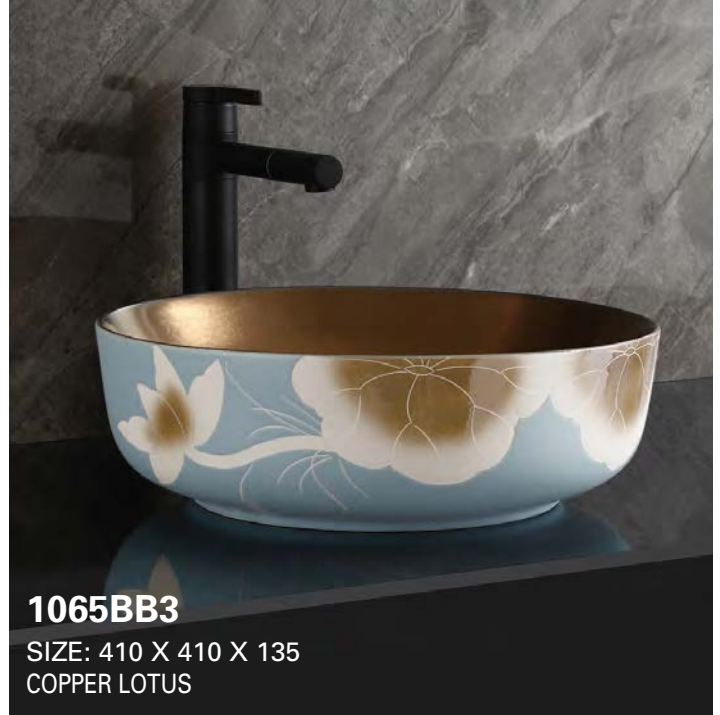

1065BB3

SIZE: 410 X 410 X 135
COPPER LOTUS