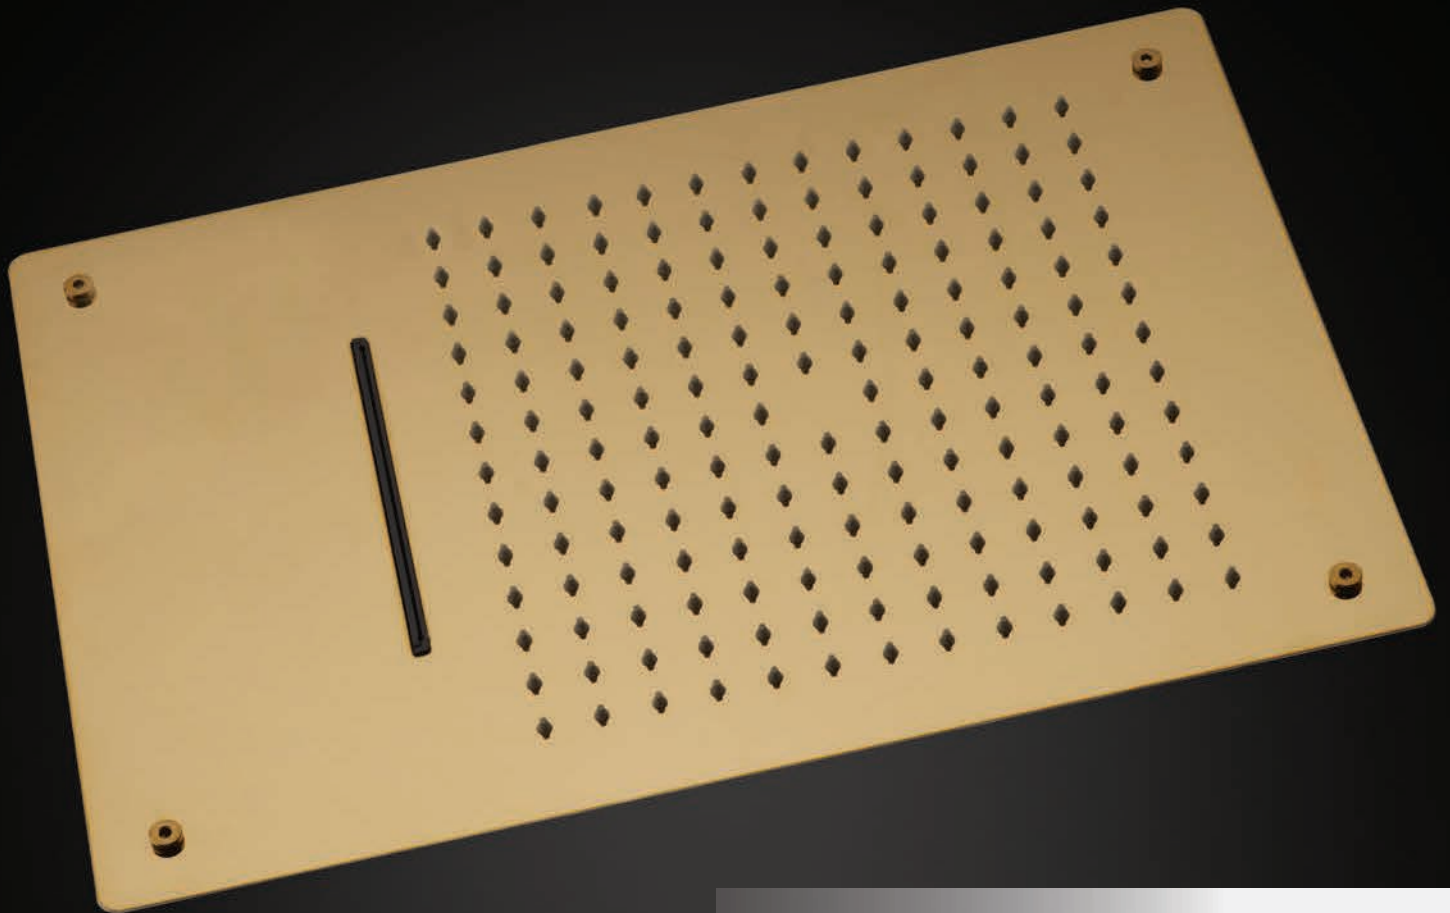

### BLUE TOOTH ATTACHMENT

400 X 200mm

### WATER FALL ATTACHMENT

400 X 200mm