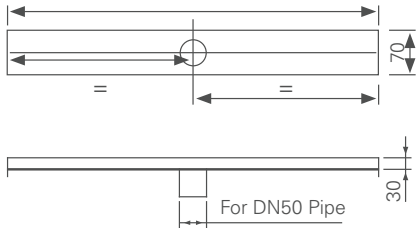

# SHOWER CHANNEL OK

Marine Grade Stainless Steel 316L

Center outlet channel option  
Length (see table)

End outlet channel option  
Length (see Table)

**TILE INERT SHOWER DRAIN: AVAILABLE SIZES**

Size mm (LxWxH)	Outlet	Rate	Thickness in mm	
			Inner	Outer
300 x 70 x 30mm	50mm	3865/-	1.5mm	1.5mm
600 x 70 x 30mm	50mm	6165/-	1.5mm	1.5mm
900 x 70 x 30mm	50mm	8665/-	1.5mm	1.5mm