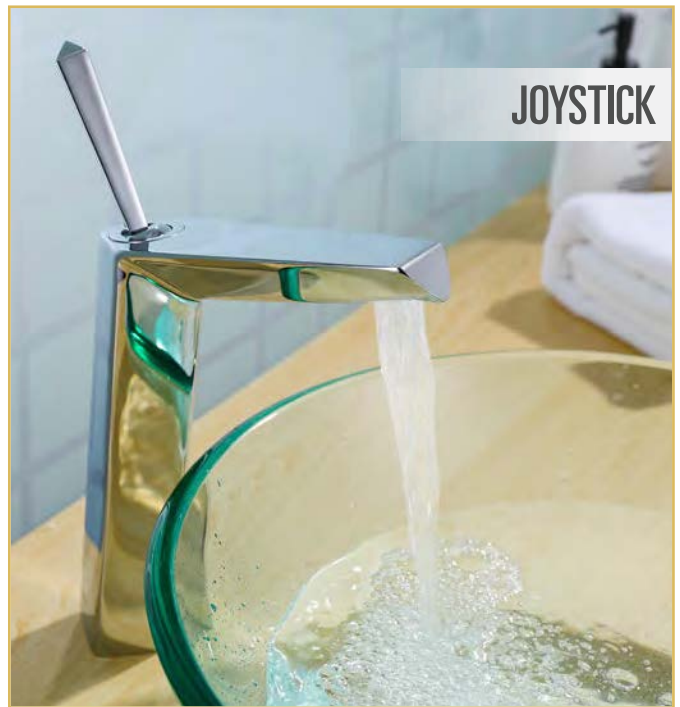

11126190R

HAMMER

INDUSTRIAL TALL  
BASIN MIXER

CLASSIC  
ANTIQUE

JOYSTICK

- CH
  - SRG
  - FG
  - GM
  - MB
  - AN
  - AB
- MTO