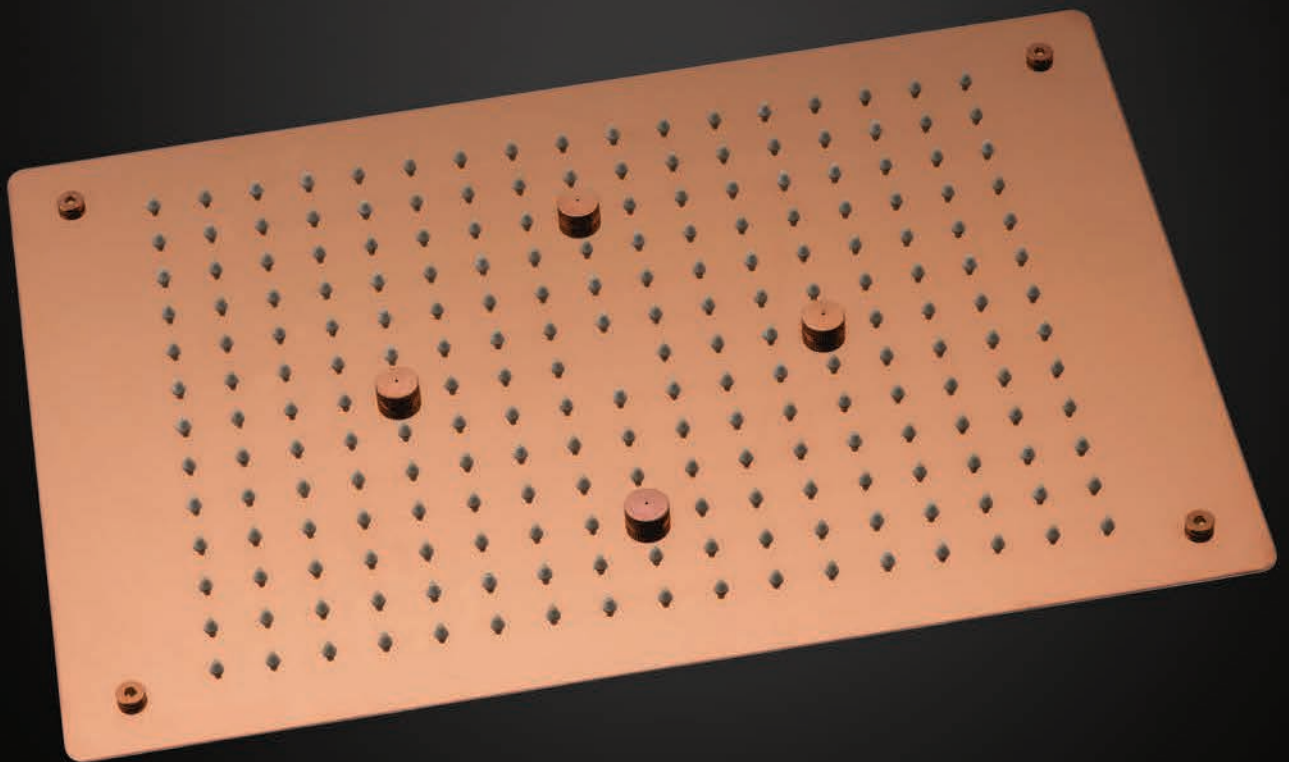

SPA SHOWER

2 FUNCTION (482 X 330mm)