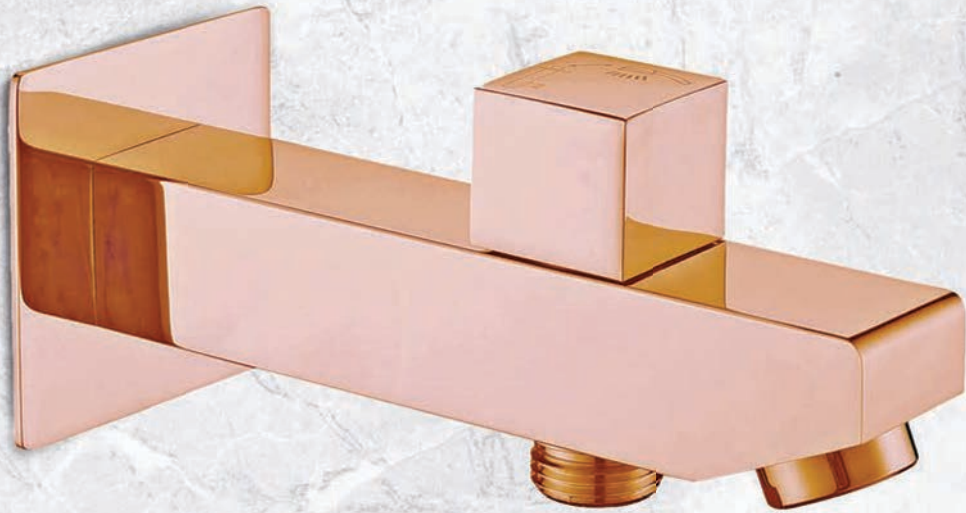

BUTTON SPOUT

CH SRG FG BRG BG GM MB
MTO