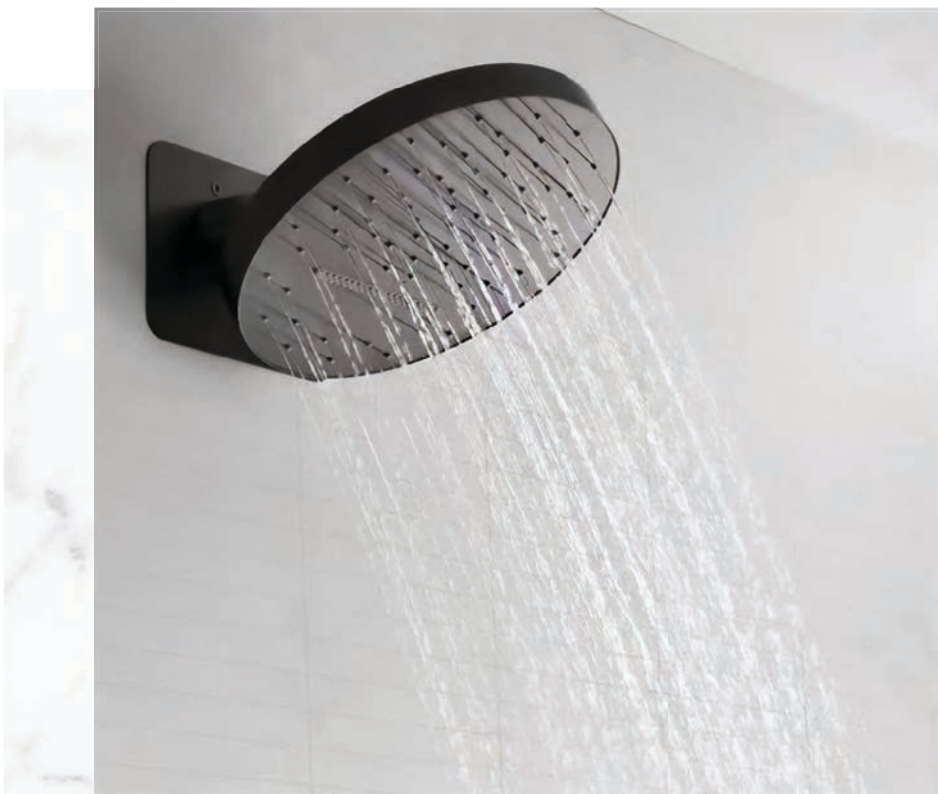

TOUCHING THE SOUL

SHOWER HEAD

LOOK UP TO HAVE A DEGREE, BATHING WITHOUT BOUNDARIES

300 elevation design, shower Angle is just right. Reduce the sense of space suppression, improve the visual permeability.

As dense as the stars of the sky, are the water holes of this 2 function shower head that leads to distribution of soft water covering the whole body.

So immerse yourself in comfortable rain shower or relax with its gentle shoulder massage.

CH

GM