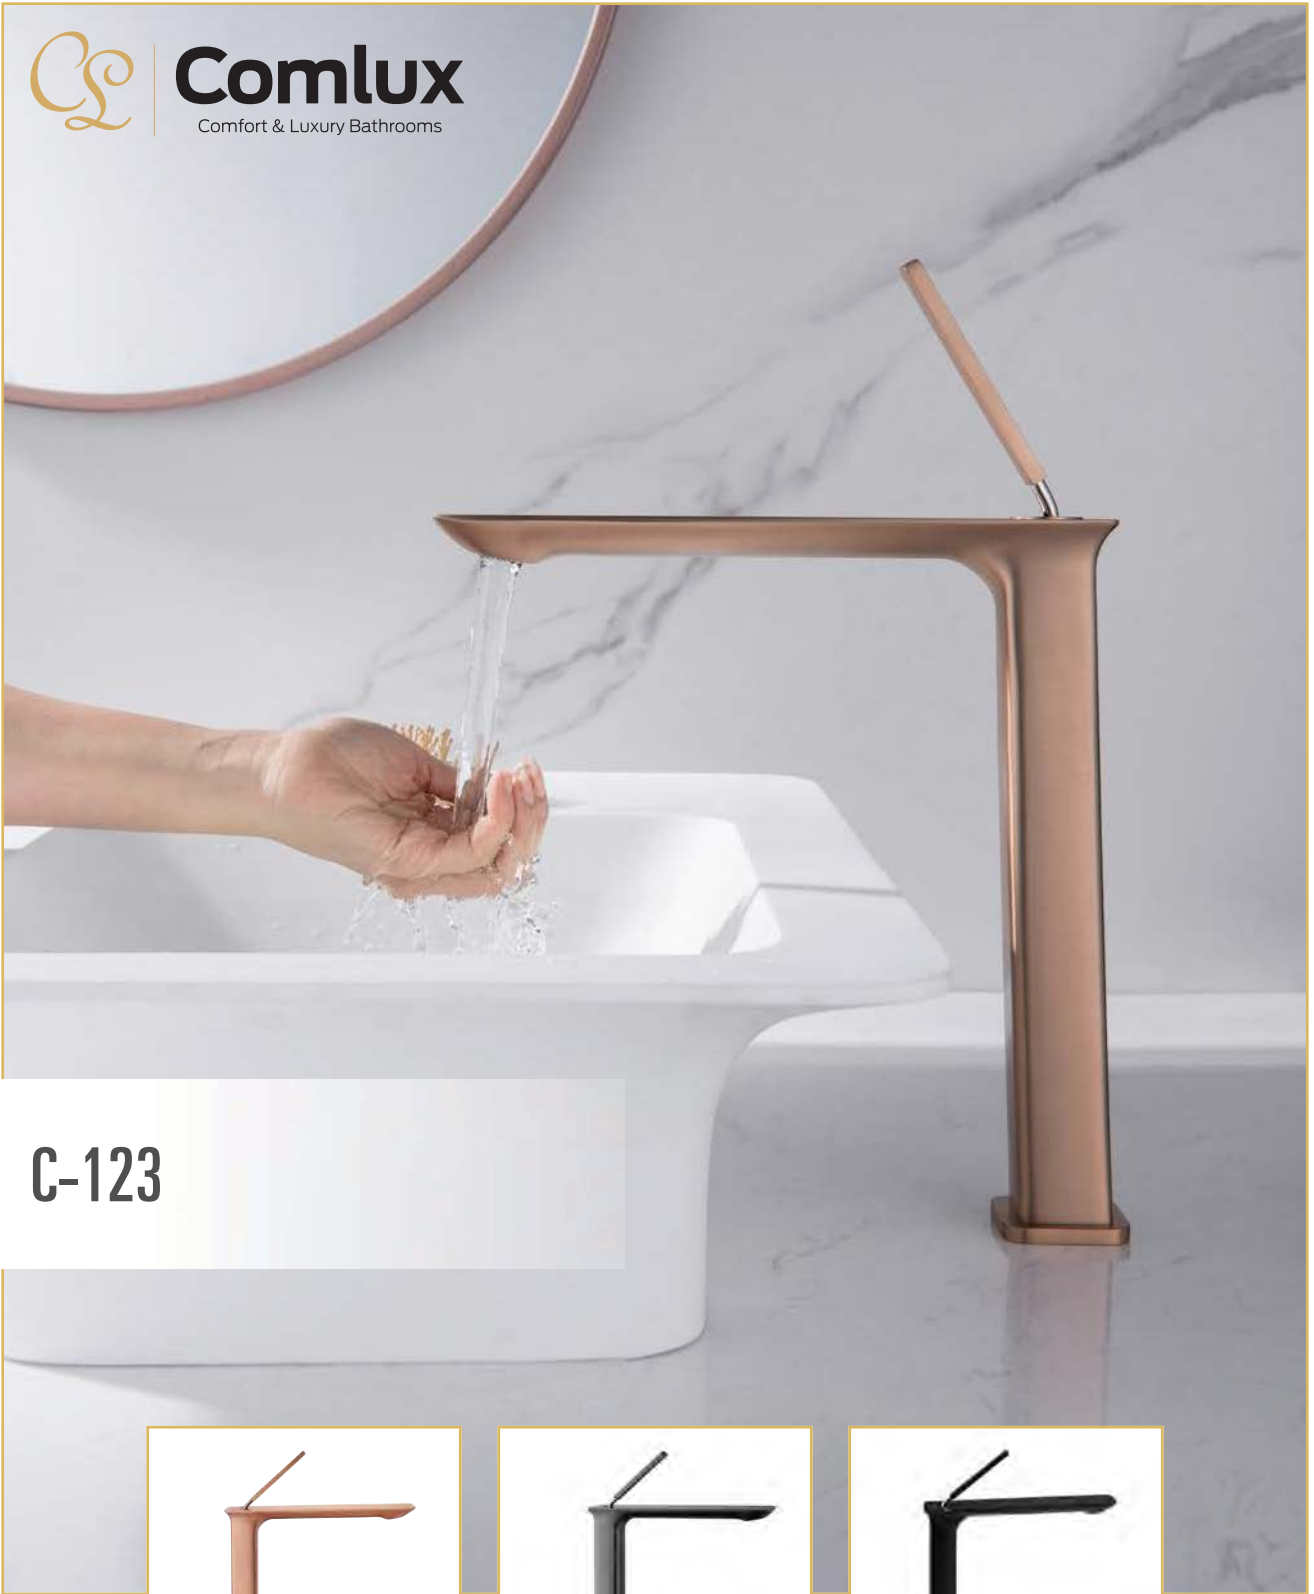

Comlux
Comfort & Luxury Bathrooms

C-123