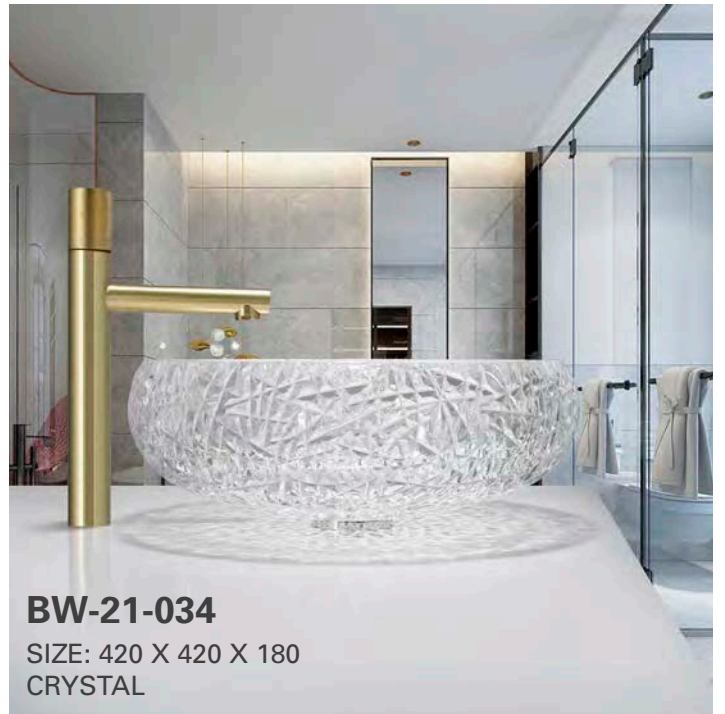

BW-21-034

SIZE: 420 X 420 X 180
CRYSTAL