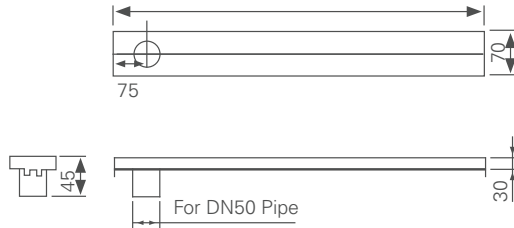

# SHOWER CHANNEL OK

Marine Grade Stainless Steel 316L

Center outlet channel option  
Length (see table)

End outlet channel option  
Length (see Table)

**TILE INERT SHOWER DRAIN: AVAILABLE SIZES**

Size mm (LxWxH)	Outlet	Rate	Thickness in mm	
			Inner	Outer
300 x 70 x 30mm	50mm	3865/-	1.5mm	1.5mm
600 x 70 x 30mm	50mm	6165/-	1.5mm	1.5mm
900 x 70 x 30mm	50mm	8665/-	1.5mm	1.5mm