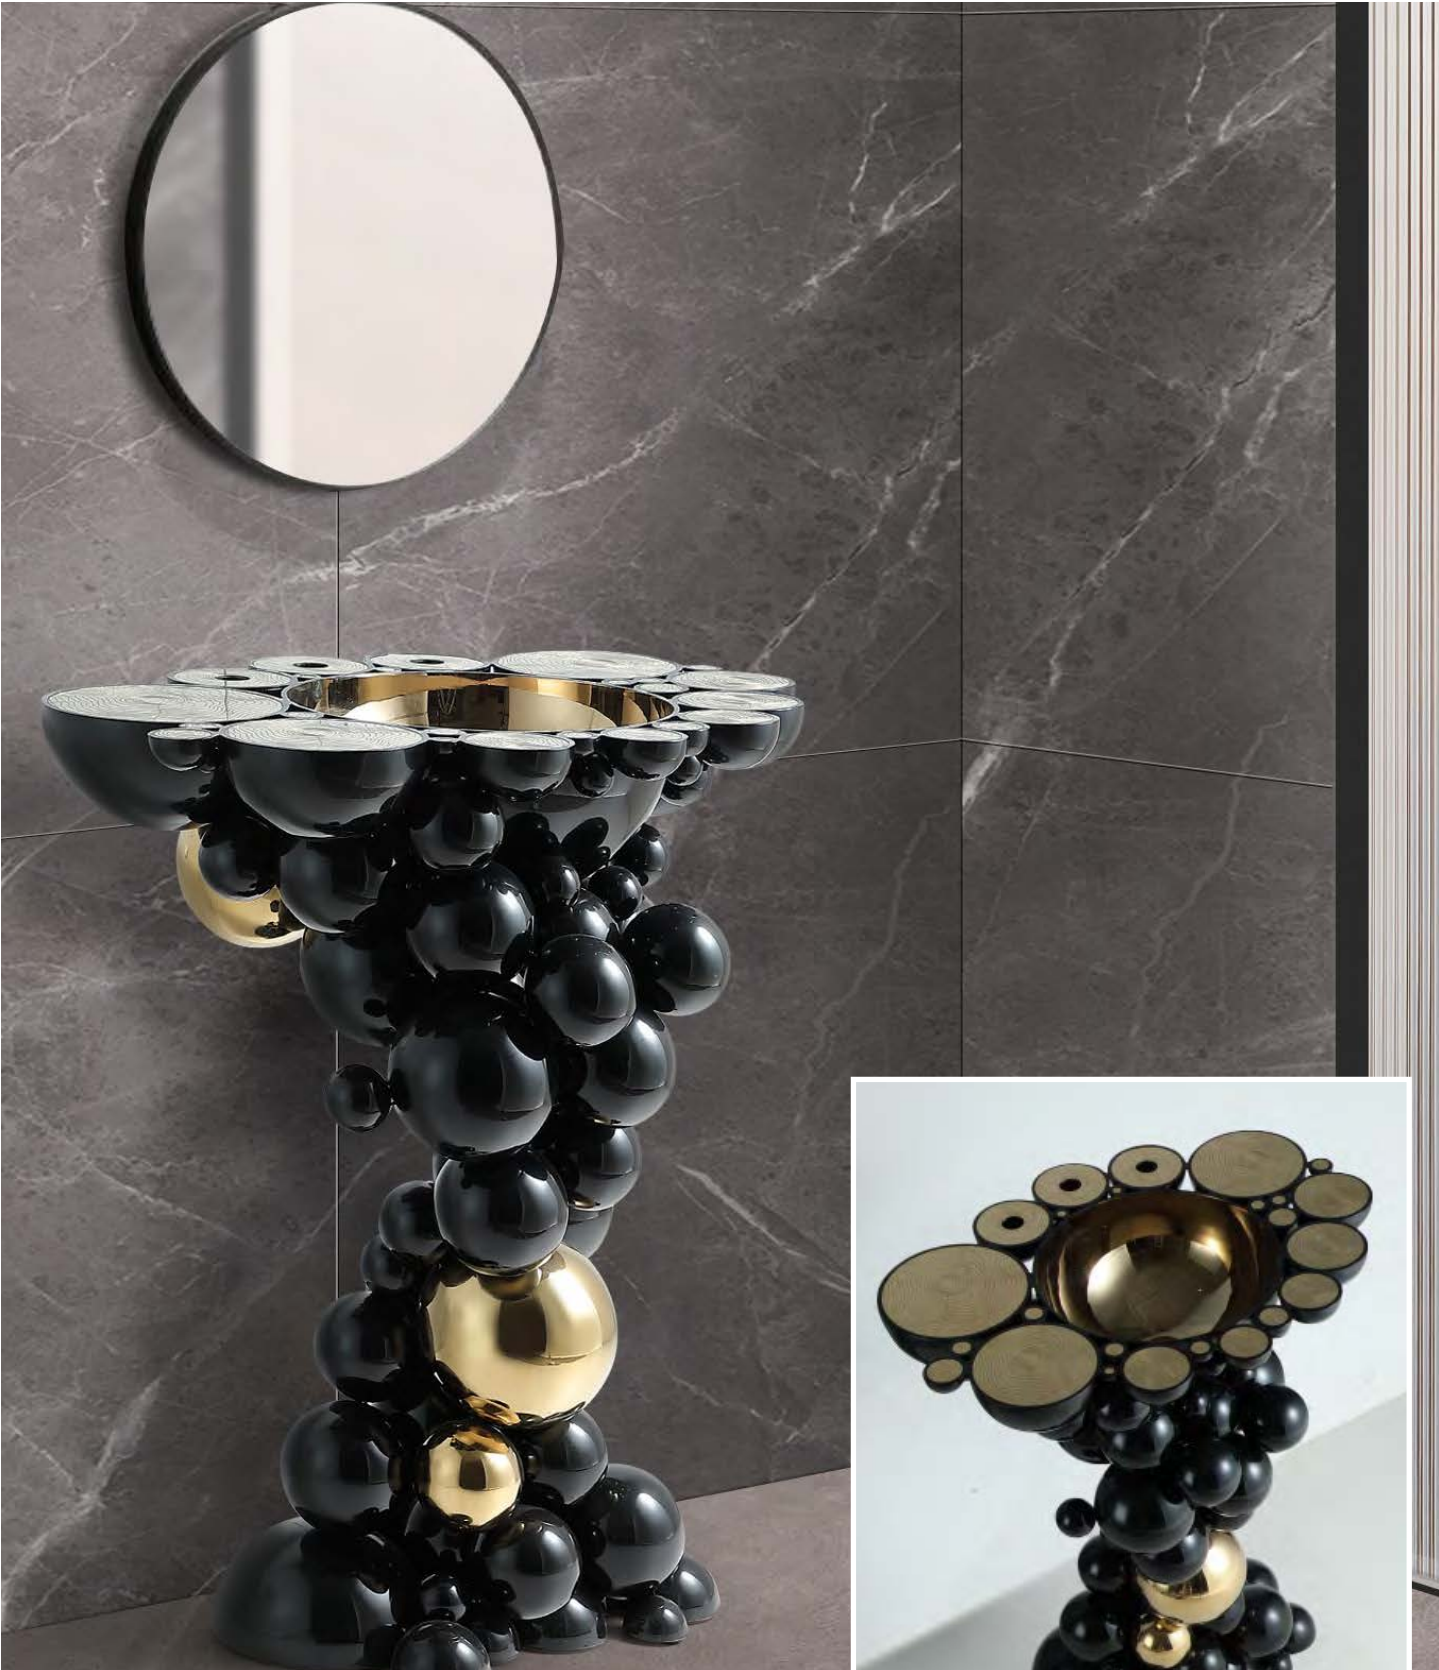

UF-1013 (WITH CONTROLLER)
SIZE: 400 X 417 X 303
CAPPUCCINO

MTO-2

SIZE: 740 X 560 X 850

QUEEN VICTORIA   GOLD/BLACK