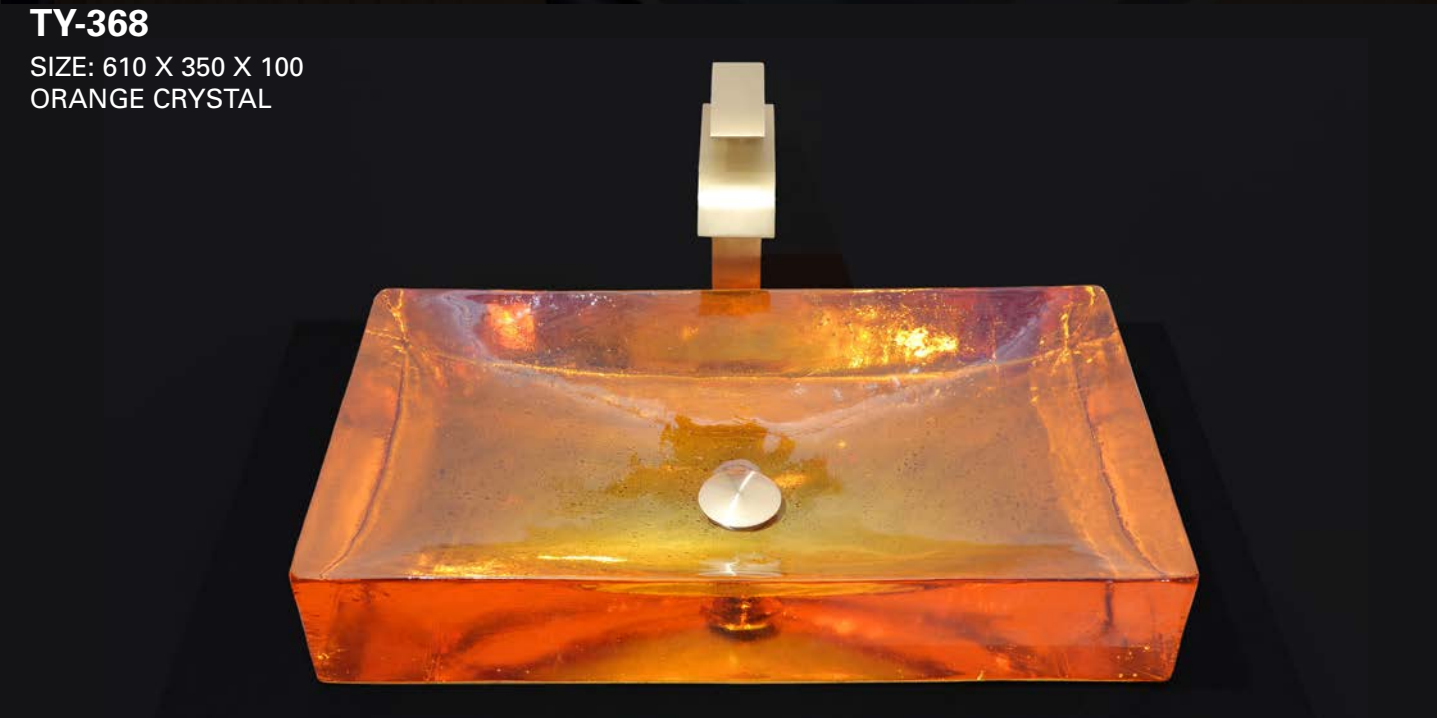

TY-368

SIZE: 610 X 350 X 100
ORANGE CRYSTAL